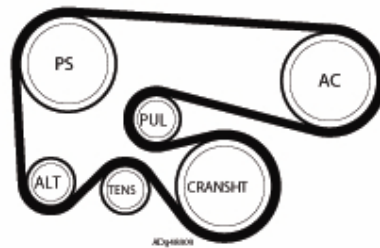

### Subject: Fiat group 1.9 JTD engines

On the different Fiat group models with the 1.9 JTD engine, and equipped with an air conditioning compressor, several adjustments have been made to the accessory drive system since its introduction.

Belt length, tensioner and pulleys all have all undergone small changes - and not necessarily the same for Alfa, Lancia and Fiat - in an effort to improve drive performance.

As a result, the Fiat group now only offers 1 belt size for this drive:  
the OE/OES references are 55189679 and 71734476.  
the Gates Micro-V® XF replacement belt is **6PK1835**.